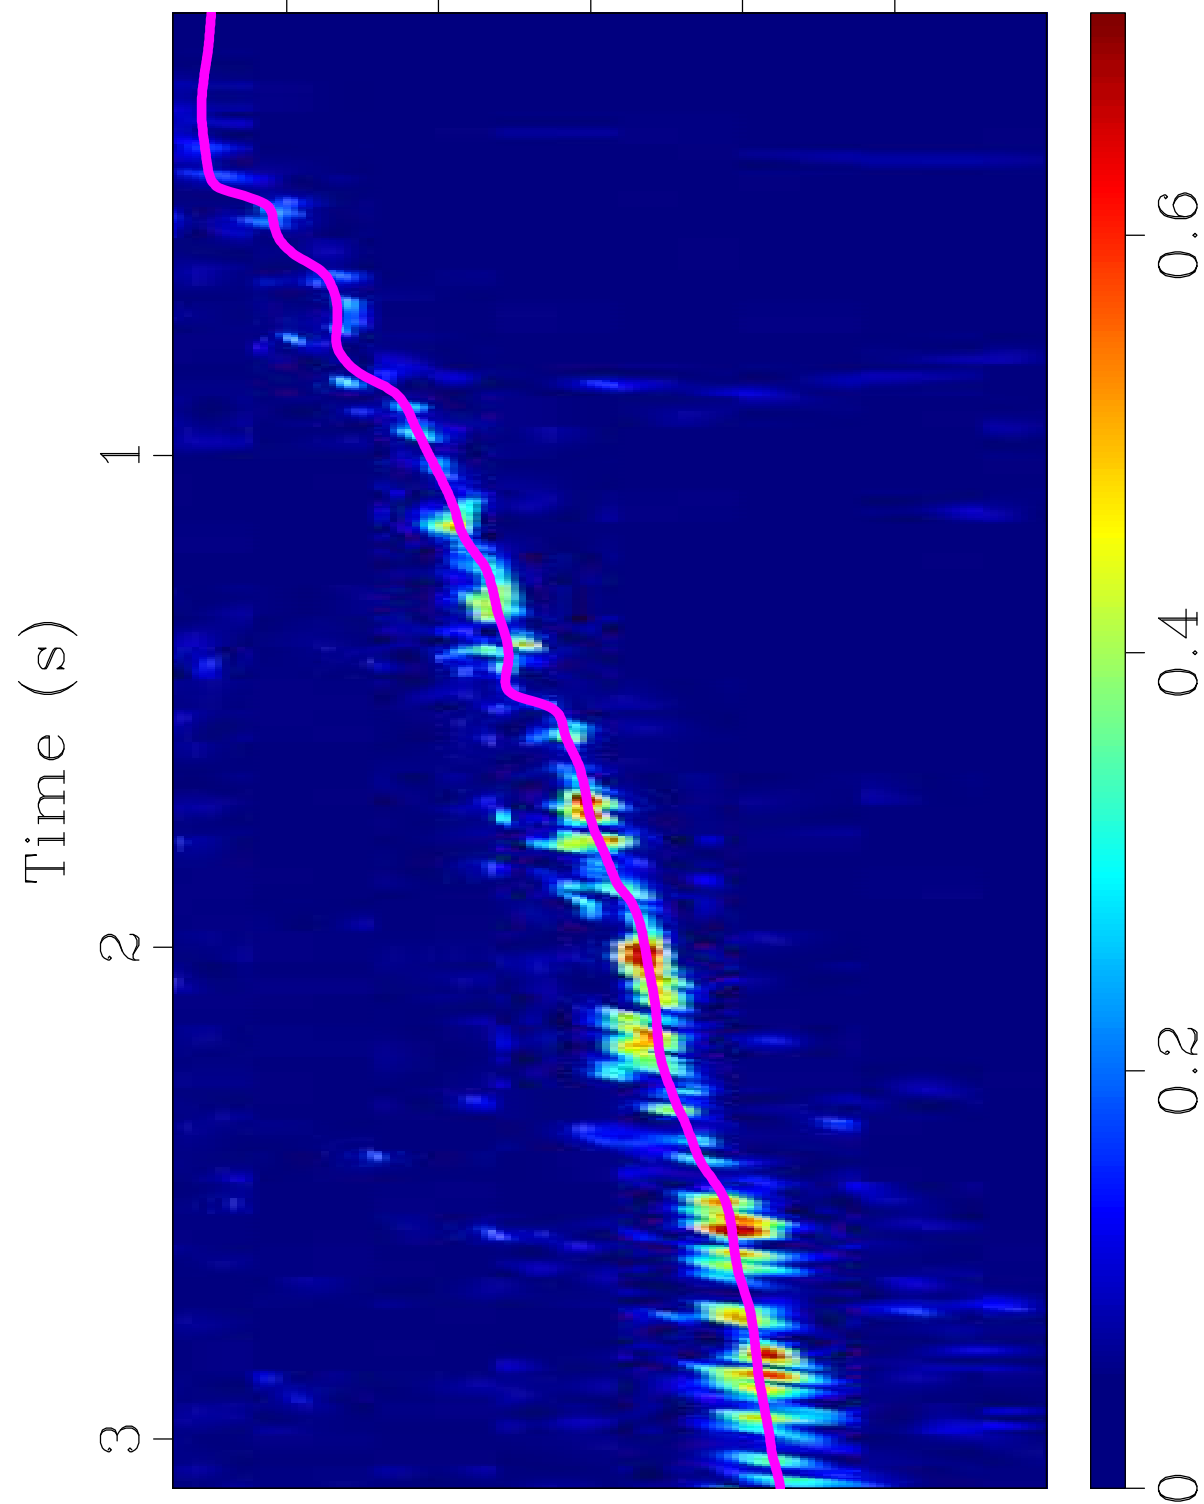

Velocity (km/s)

1.6 1.8 2 2.2 2.4

Velocity Pick

Offset (km)

0.5 1 1.5 2 2.5 3

NMO Gather